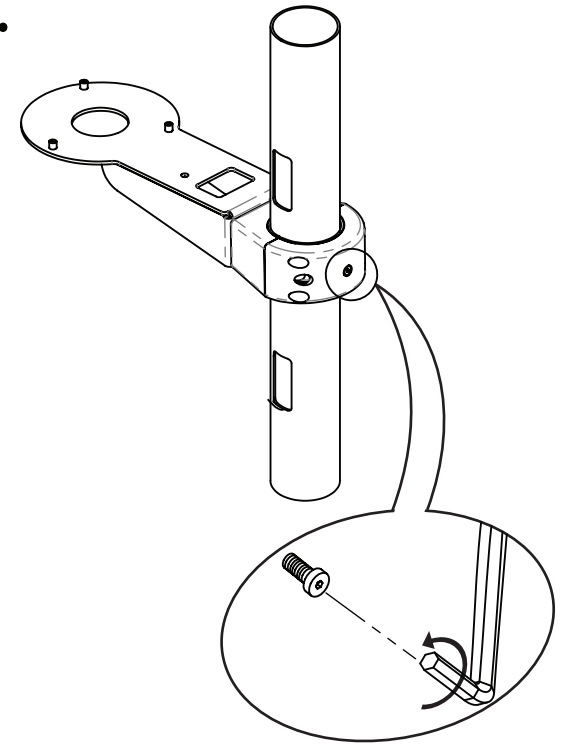

866-452-1255 Toll Free
www.techtower.com

Included:

Tools Needed:

- #2 PHILLIPS SCREW OR DRILL DRIVER

- 5/32" HEX KEY
- 5/64" HEX KEY

1a.

Mounting Option A

2a.

3a.

4a.

1b.

Mounting Option B

2b.

3b.

4b.

5b.