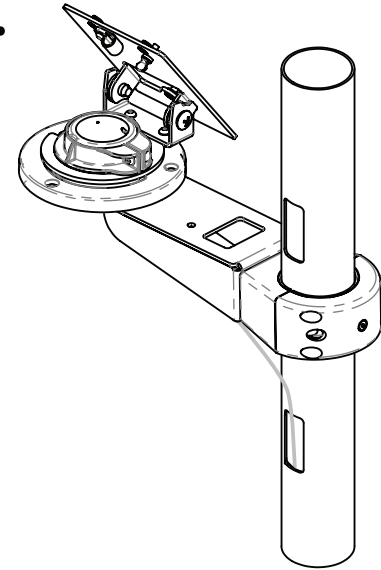

866-452-1255 Toll Free
www.techtower.com

Included:

Tools Needed:

- #2 PHILLIPS SCREW OR DRILL DRIVER

- 5/32" HEX KEY
- 5/64" HEX KEY

1a.

Mounting Option A

2a.

3a.

4a.

1b.

Mounting Option B

2b.

3b.

4b.

5b.