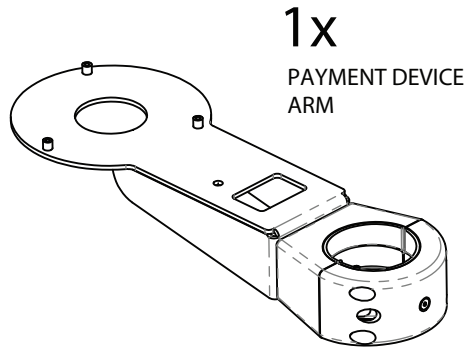

866-452-1255 Toll Free
www.techtower.com

Included:

Tools Needed:

- #2 PHILLIPS SCREW OR DRILL DRIVER

- 5/32" HEX KEY
- 5/64" HEX KEY

1a.

Mounting Option A

2a.

3a.

4a.

1b.

Mounting Option B

2b.

3b.

4b.

5b.