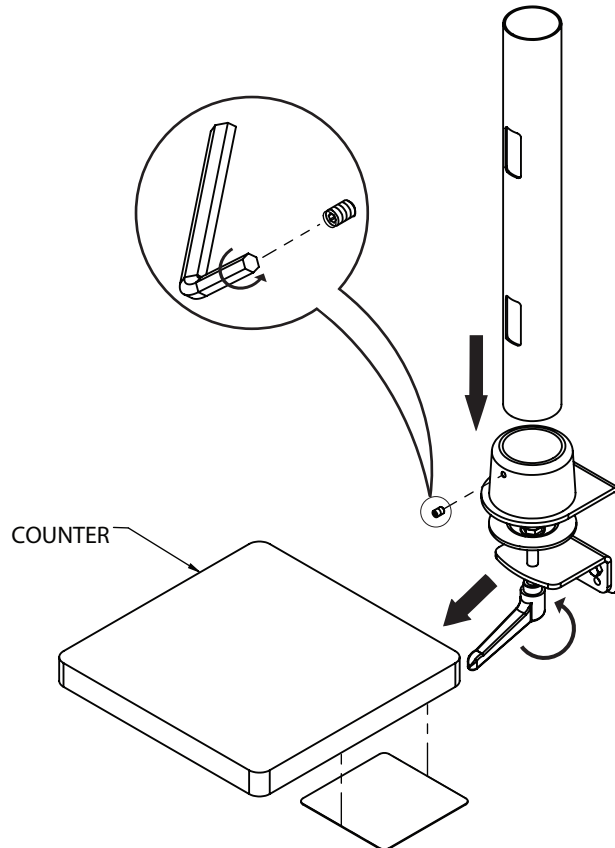

Included:

1x
POLE

1x
POLE MOUNTING
BASE

1x
1/4-20 X .38
LONG SET SCREW

1x
1/8" HEX KEY
3/16" HEX KEY
5/32" HEX KEY
5/64" HEX KEY

1x
RUBBER PAD

Tools Needed:

- 1/8" HEX KEY

1.

2.