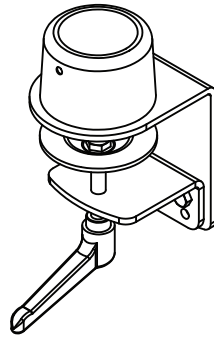

Included:

1x
POLE

1x
POLE MOUNTING
BASE

1x
1/4-20 X .38
LONG SET SCREW

1x
1/8" HEX KEY
3/16" HEX KEY
5/32" HEX KEY
5/64" HEX KEY

1x
RUBBER PAD

Tools Needed:

- 1/8" HEX KEY